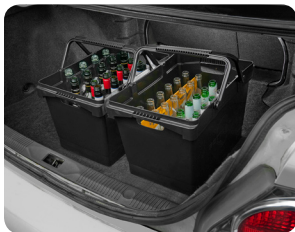

# BOTTLE BIN™ is IN!

A strong reusable container designed to help store, organize and transport your empty wine, liquor and beer bottles with ease.

## Portable solution for getting organized

Use our Bottle Bin™ anywhere - in a closet, kitchen, laundry room, basement, or garage for tidy storage and organization of your returns

## Transporting with ease

Convenient handles can be locked into place for single hand carrying, or use the embodied handles for heavier loads

## Large, versatile storage capacity

Designed to fit up to 18 standard wine or spirit bottles, 48 standard beer bottles, or many other combinations